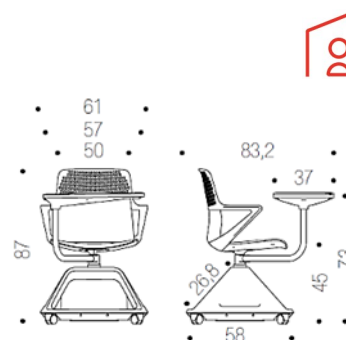

Thermo-injection grey polypropylene (PP) shell (100% recyclable)

Large storage space (30 liters) in the base to accommodate suitcases, bags and students. In the side there are 2 bottle-holders.

Large writing tablet of size 57x37 cm, the largest in its category, swivel on itself and all around the 360° seat, allowing the use also to left-handed users.

The large surface can comfortably support books and A4 (or more) sheets, notebooks and tablets (up to 76 Kg)

Equipped with two grooves for vertical

Polypropylene (PP) seat
Grey C
Orange M
Grey L

Fast Delivery

Quantity and colour to be verified at the moment of the order.
Available only for chair with grey plastic seat and not upholstered.

ROVER EVO

Compliance certificate with UNI EN 16139:2013, level 1°.

Compliance certificate with UNI EN 1729 1-2:2016.