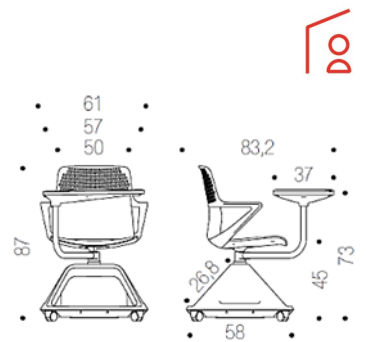

ROVER EVO

Compliance certificate with UNI EN 16139:2013, level 1°.

Compliance certificate with UNI EN 1729 1-2:2016.