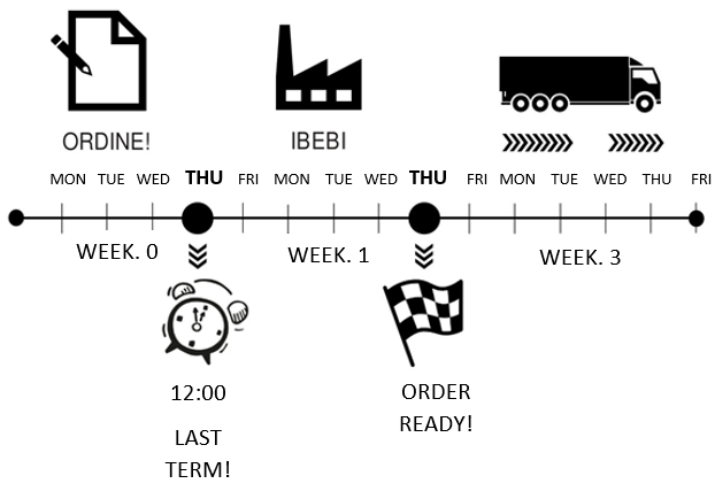

Thermo-injection grey polypropylene (PP) shell (100% recyclable)

Large storage space (30 liters) in the base to accommodate suitcases, bags and students. In the side there are 2 bottle-holders.

Large writing tablet of size 57x37 cm, the largest in its category, swivel on itself and all around the 360° seat, allowing the use also to left-handed users.

The large surface can comfortably support books and A4 (or more) sheets, notebooks and tablets (up to 76 Kg)

Equipped with two grooves for vertical

Polypropylene (PP) seat
Grey C
Orange M
Grey L

Fast Delivery

Quantity and colour to be verified at the moment of the order.
Available only for chair with grey plastic seat and not upholstered.

ROVER EVO

Compliance certificate with UNI EN 16139:2013, level 1°.

Compliance certificate with UNI EN 1729 1-2:2016.

Thermo-injection grey polypropylene (PP) shell (100% recyclable)

Large writing tablet of size 57x37 cm, the largest in its category, swivel on itself and all around the 360° seat, allowing the use also to left-handed users.